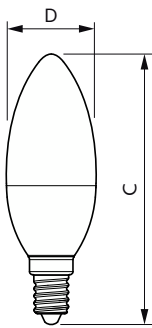

Application Conditions

can it be used in closed luminaires	No
-------------------------------------	----

Product Data

Order product name	CorePro candle ND 5-40W E14 827 B35 FR
--------------------	--

Full product name	CorePro LEDcandle ND 5-40W E14 827 B35 FR
Full product code	871951431250000
Order code	31250000
Material Nr. (12NC)	929002968402
Net Weight (Piece)	0.040 kg
EAN/UPC - Product/Case	8719514312500
Numerator - Packs per outer box	10
EAN/UPC - Case	8719514312517

Dimensional drawing

Product	D	C
CorePro candle ND 5-40W E14 827 B35 FR	45 mm	87 mm

Photometric data

General uniform lighting - CorePro candle ND 5-40W E14 827 B35 FR

Spectral Power Distribution Colour - CorePro candle ND 5-40W E14 827 B35 FR