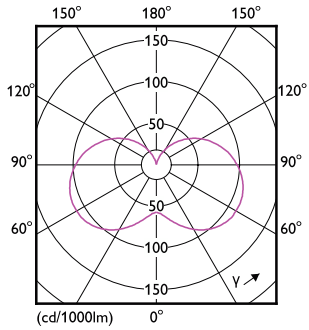

CorePro Plastic LEDcandles & lusters

Photometric data

Light Distribution Diagram - CorePro candle ND 5-40W E14 827 B35 FR