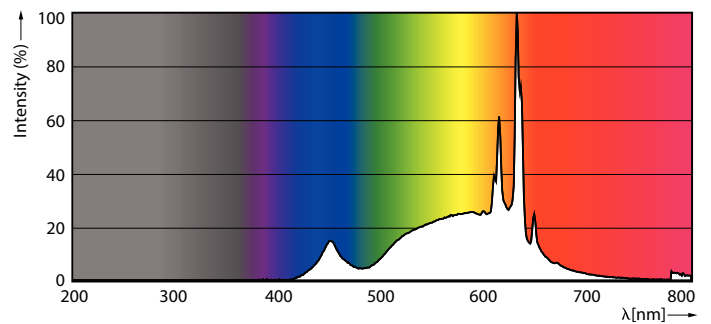

Product data

General Information	
Cap-Base	E14
Nominal lifetime	15,000 hour(s)
Switching Cycle	50,000
Lighting Technology	LED
Light Technical	
Color Code	827 [CCT of 2700K]
Luminous Flux	470 lm
Color Designation	Warm White (WW)
Luminous Efficacy (rated) (Nom)	94.00 lm/W
Correlated Color Temperature (Nom)	2700 K
Color Consistency	<6
Color rendering index (CRI)	80
LLMF At End Of Nominal Lifetime (Nom)	70 %
Flickering value (PstLM) - Flickering value as per EN 61000-3-3	1
Stroboscopic effect visibility measure (SVM)	0.4
Photobiological safety according to EN 62471	RG1

Application Conditions

can it be used in closed luminaires	No
-------------------------------------	----

Product Data

Order product name	CorePro candle ND 5-40W E14 827 B35 FR
--------------------	--

Full product name	CorePro LEDcandle ND 5-40W E14 827 B35 FR
Full product code	871951431250000
Order code	31250000
Material Nr. (12NC)	929002968402
Net Weight (Piece)	0.040 kg
EAN/UPC - Product/Case	8719514312500
Numerator - Packs per outer box	10
EAN/UPC - Case	8719514312517

Dimensional drawing

Product	D	C
CorePro candle ND 5-40W E14 827 B35 FR	45 mm	87 mm

Photometric data

General uniform lighting - CorePro candle ND 5-40W E14 827 B35 FR

Spectral Power Distribution Colour - CorePro candle ND 5-40W E14 827 B35 FR